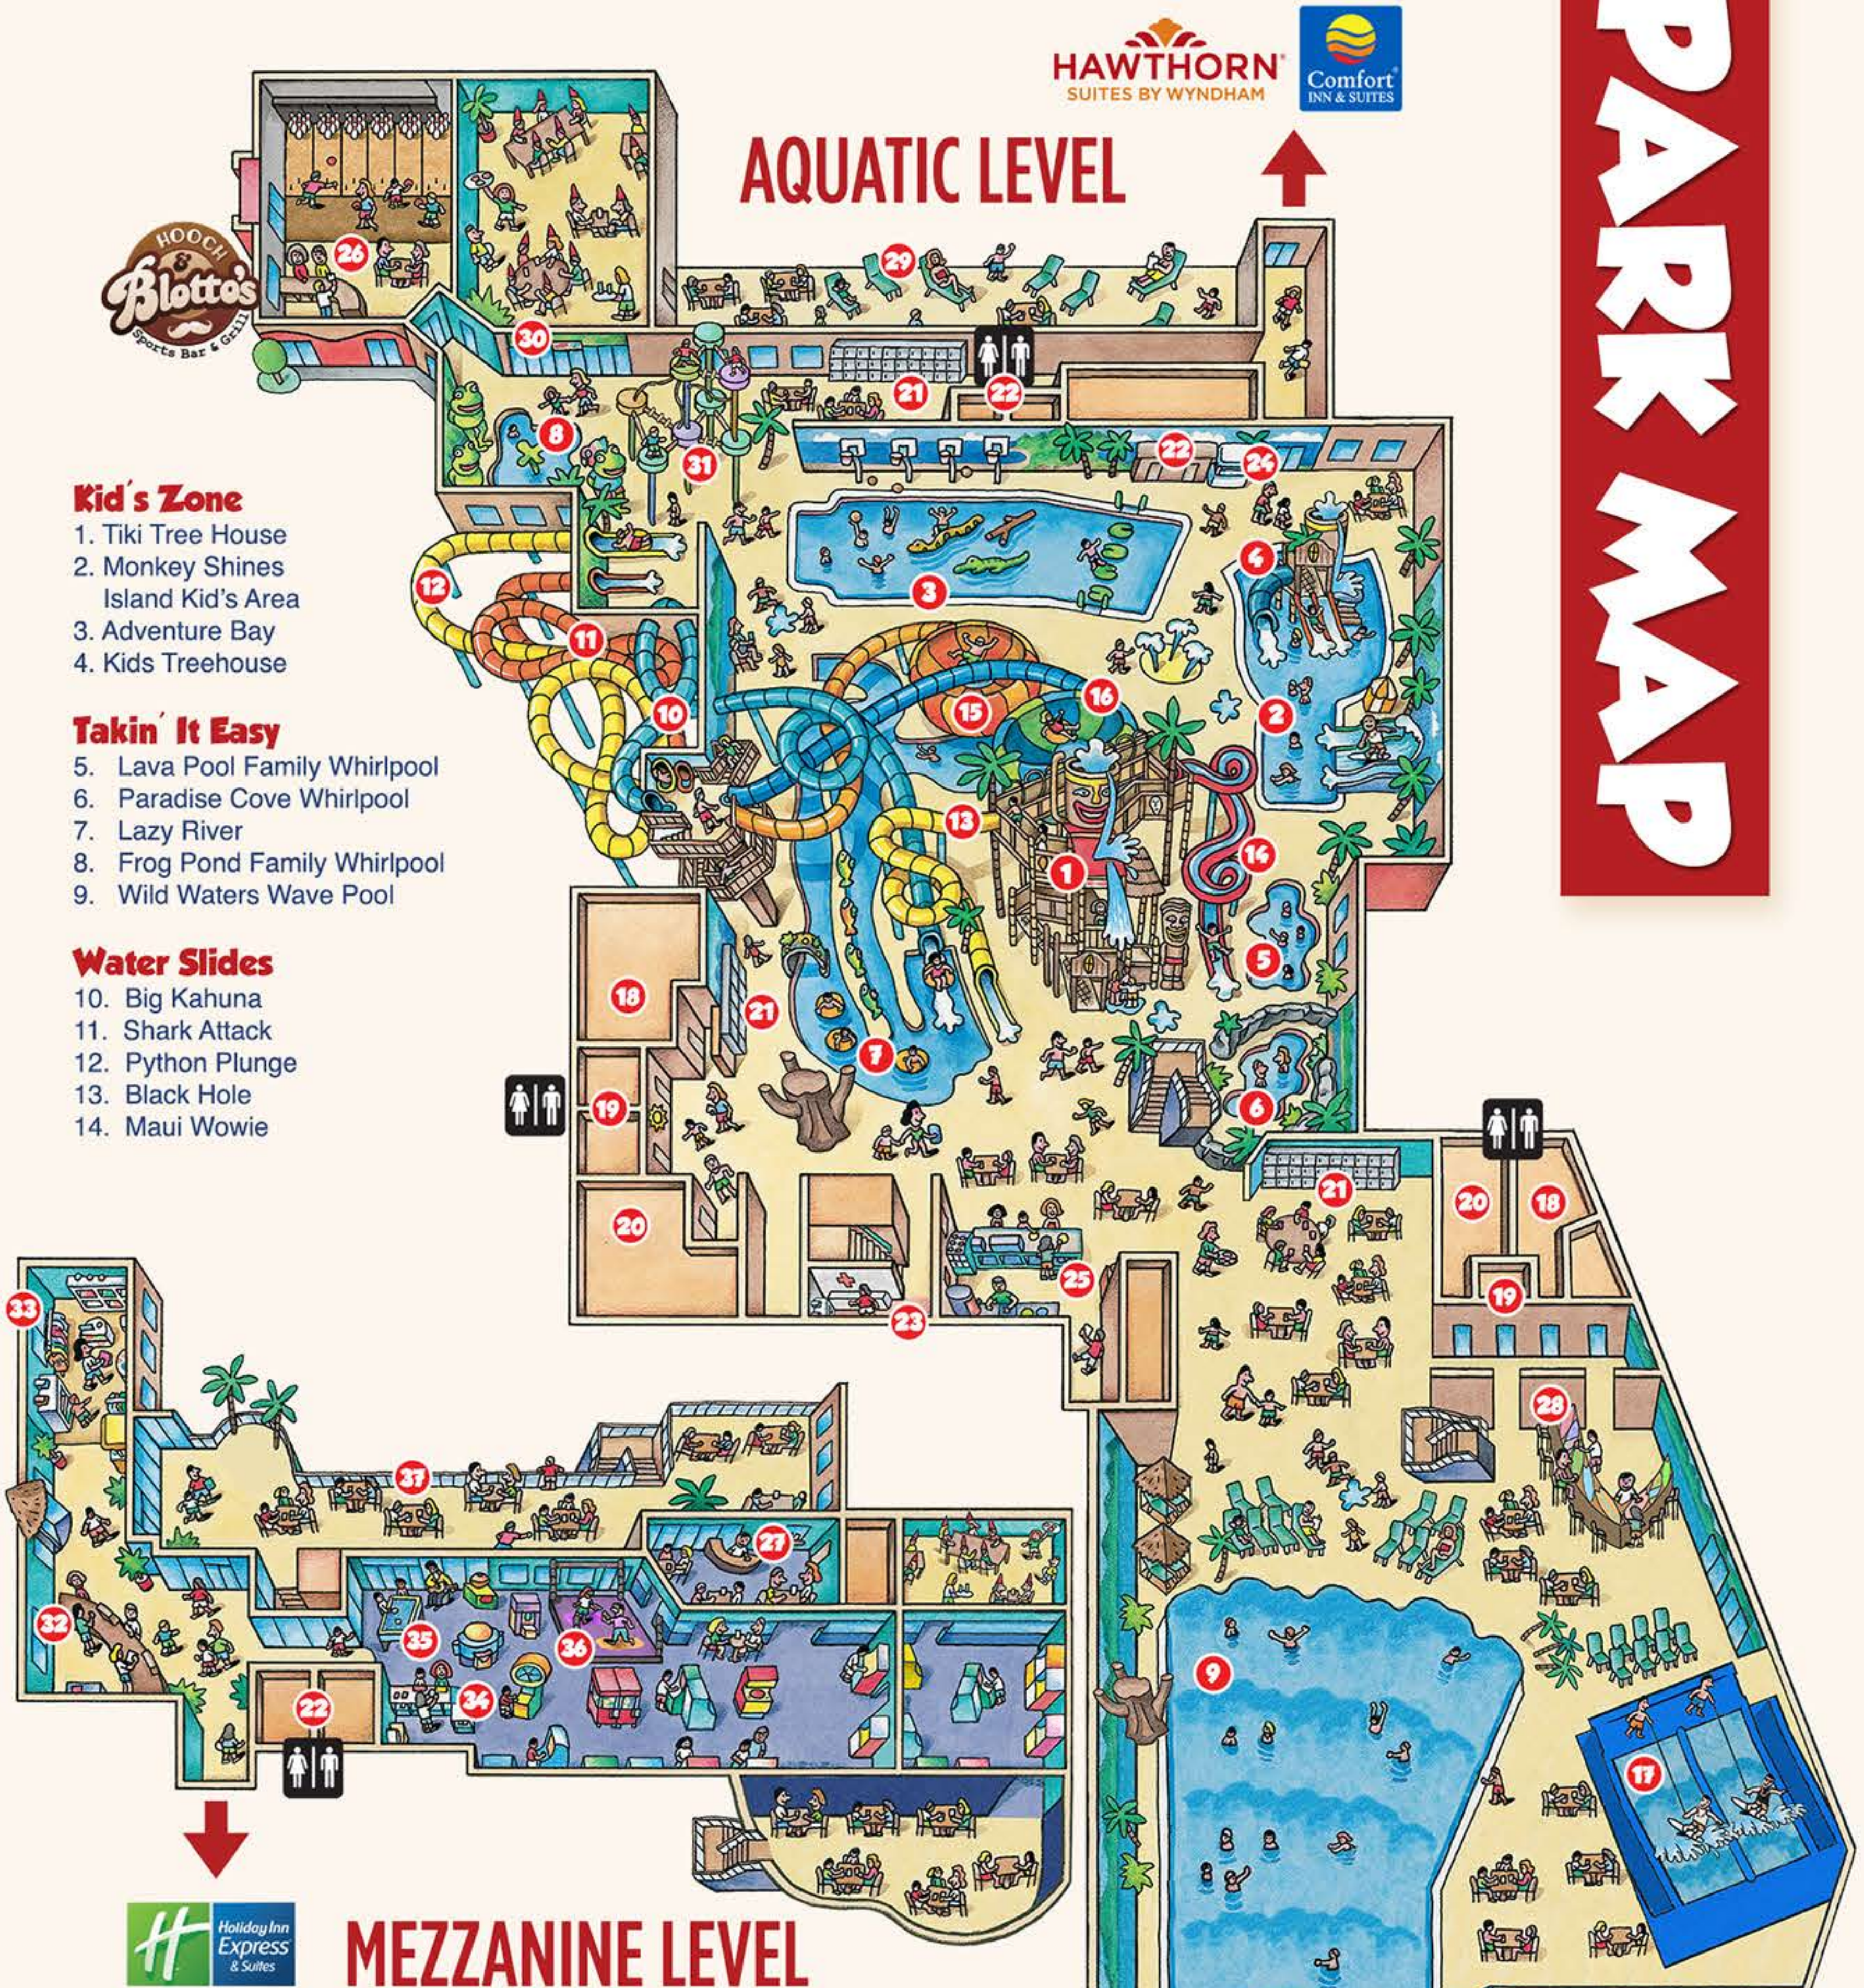

### Kid's Zone

1. Tiki Tree House
2. Monkey Shines Island Kid's Area
3. Adventure Bay
4. Kids Treehouse

### Takin' It Easy

5. Lava Pool Family Whirlpool
6. Paradise Cove Whirlpool
7. Lazy River
8. Frog Pond Family Whirlpool
9. Wild Waters Wave Pool

### Water Slides

10. Big Kahuna
11. Shark Attack
12. Python Plunge
13. Black Hole
14. Maui Wowie

### Food & Beverage

25. Laguna Grill
26. Hooch & Blotto's Sports Bar, Grill and Mini Bowling
27. Island Oasis Tiki Bar
28. Surf Bar